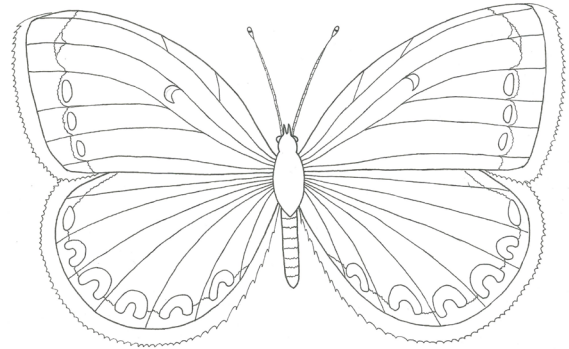

Foranderlig blåfugl, Northern blue
Plebejus idas

ILLUSTRATION: SARAH NØRREGAARD JENSEN