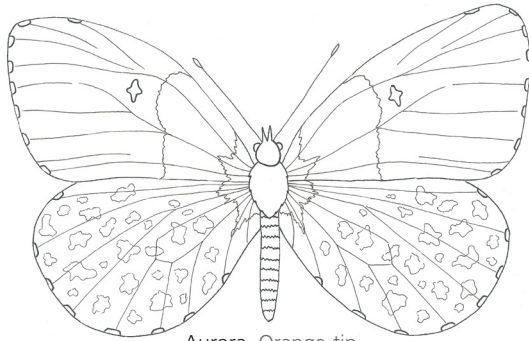

Danske dagsommerfugle

Danish butterflies

I Danmark er der fundet flere end 2.500 arter af sommerfugle. Langt de fleste af dem er nataktive. Dagsommerfuglene i Danmark tæller ca. 113 arter, og ca. 2/3 af disse er fastboende.

More than 2,500 species of butterflies and moths have been found in Denmark. The vast majority of them are nocturnal moths. The butterflies in Denmark number approx. 113 species, and approx. 2/3 of these are permanent residents.