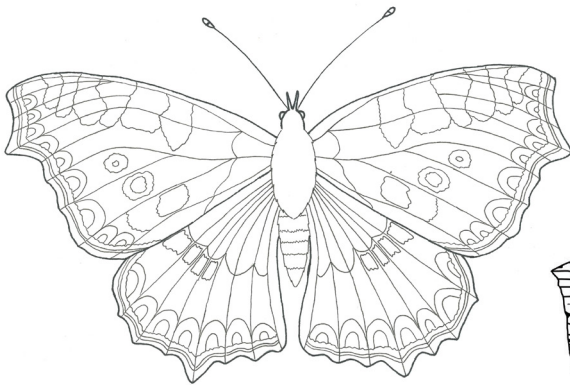

Danske dagsommerfugle

Danish butterflies

I Danmark er der fundet flere end 2.500 arter af sommerfugle. Langt de fleste af dem er nataktive. Dagsommerfuglene i Danmark tæller ca. 113 arter, og ca. 2/3 af disse er fastboende.

More than 2,500 species of butterflies and moths have been found in Denmark. The vast majority of them are nocturnal moths. The butterflies in Denmark number approx. 113 species, and approx. 2/3 of these are permanent residents.

Aurora, Orange-tip
Anthocharis cardamines

ILLUSTRATION: SARAH NØRREGAARD JENSEN

Foranderlig blåfugl, Northern blue
Plebejus idas

ILLUSTRATION: SARAH NØRREGAARD JENSEN

Nældens takvinge, Small tortoiseshell
Aglais urticae